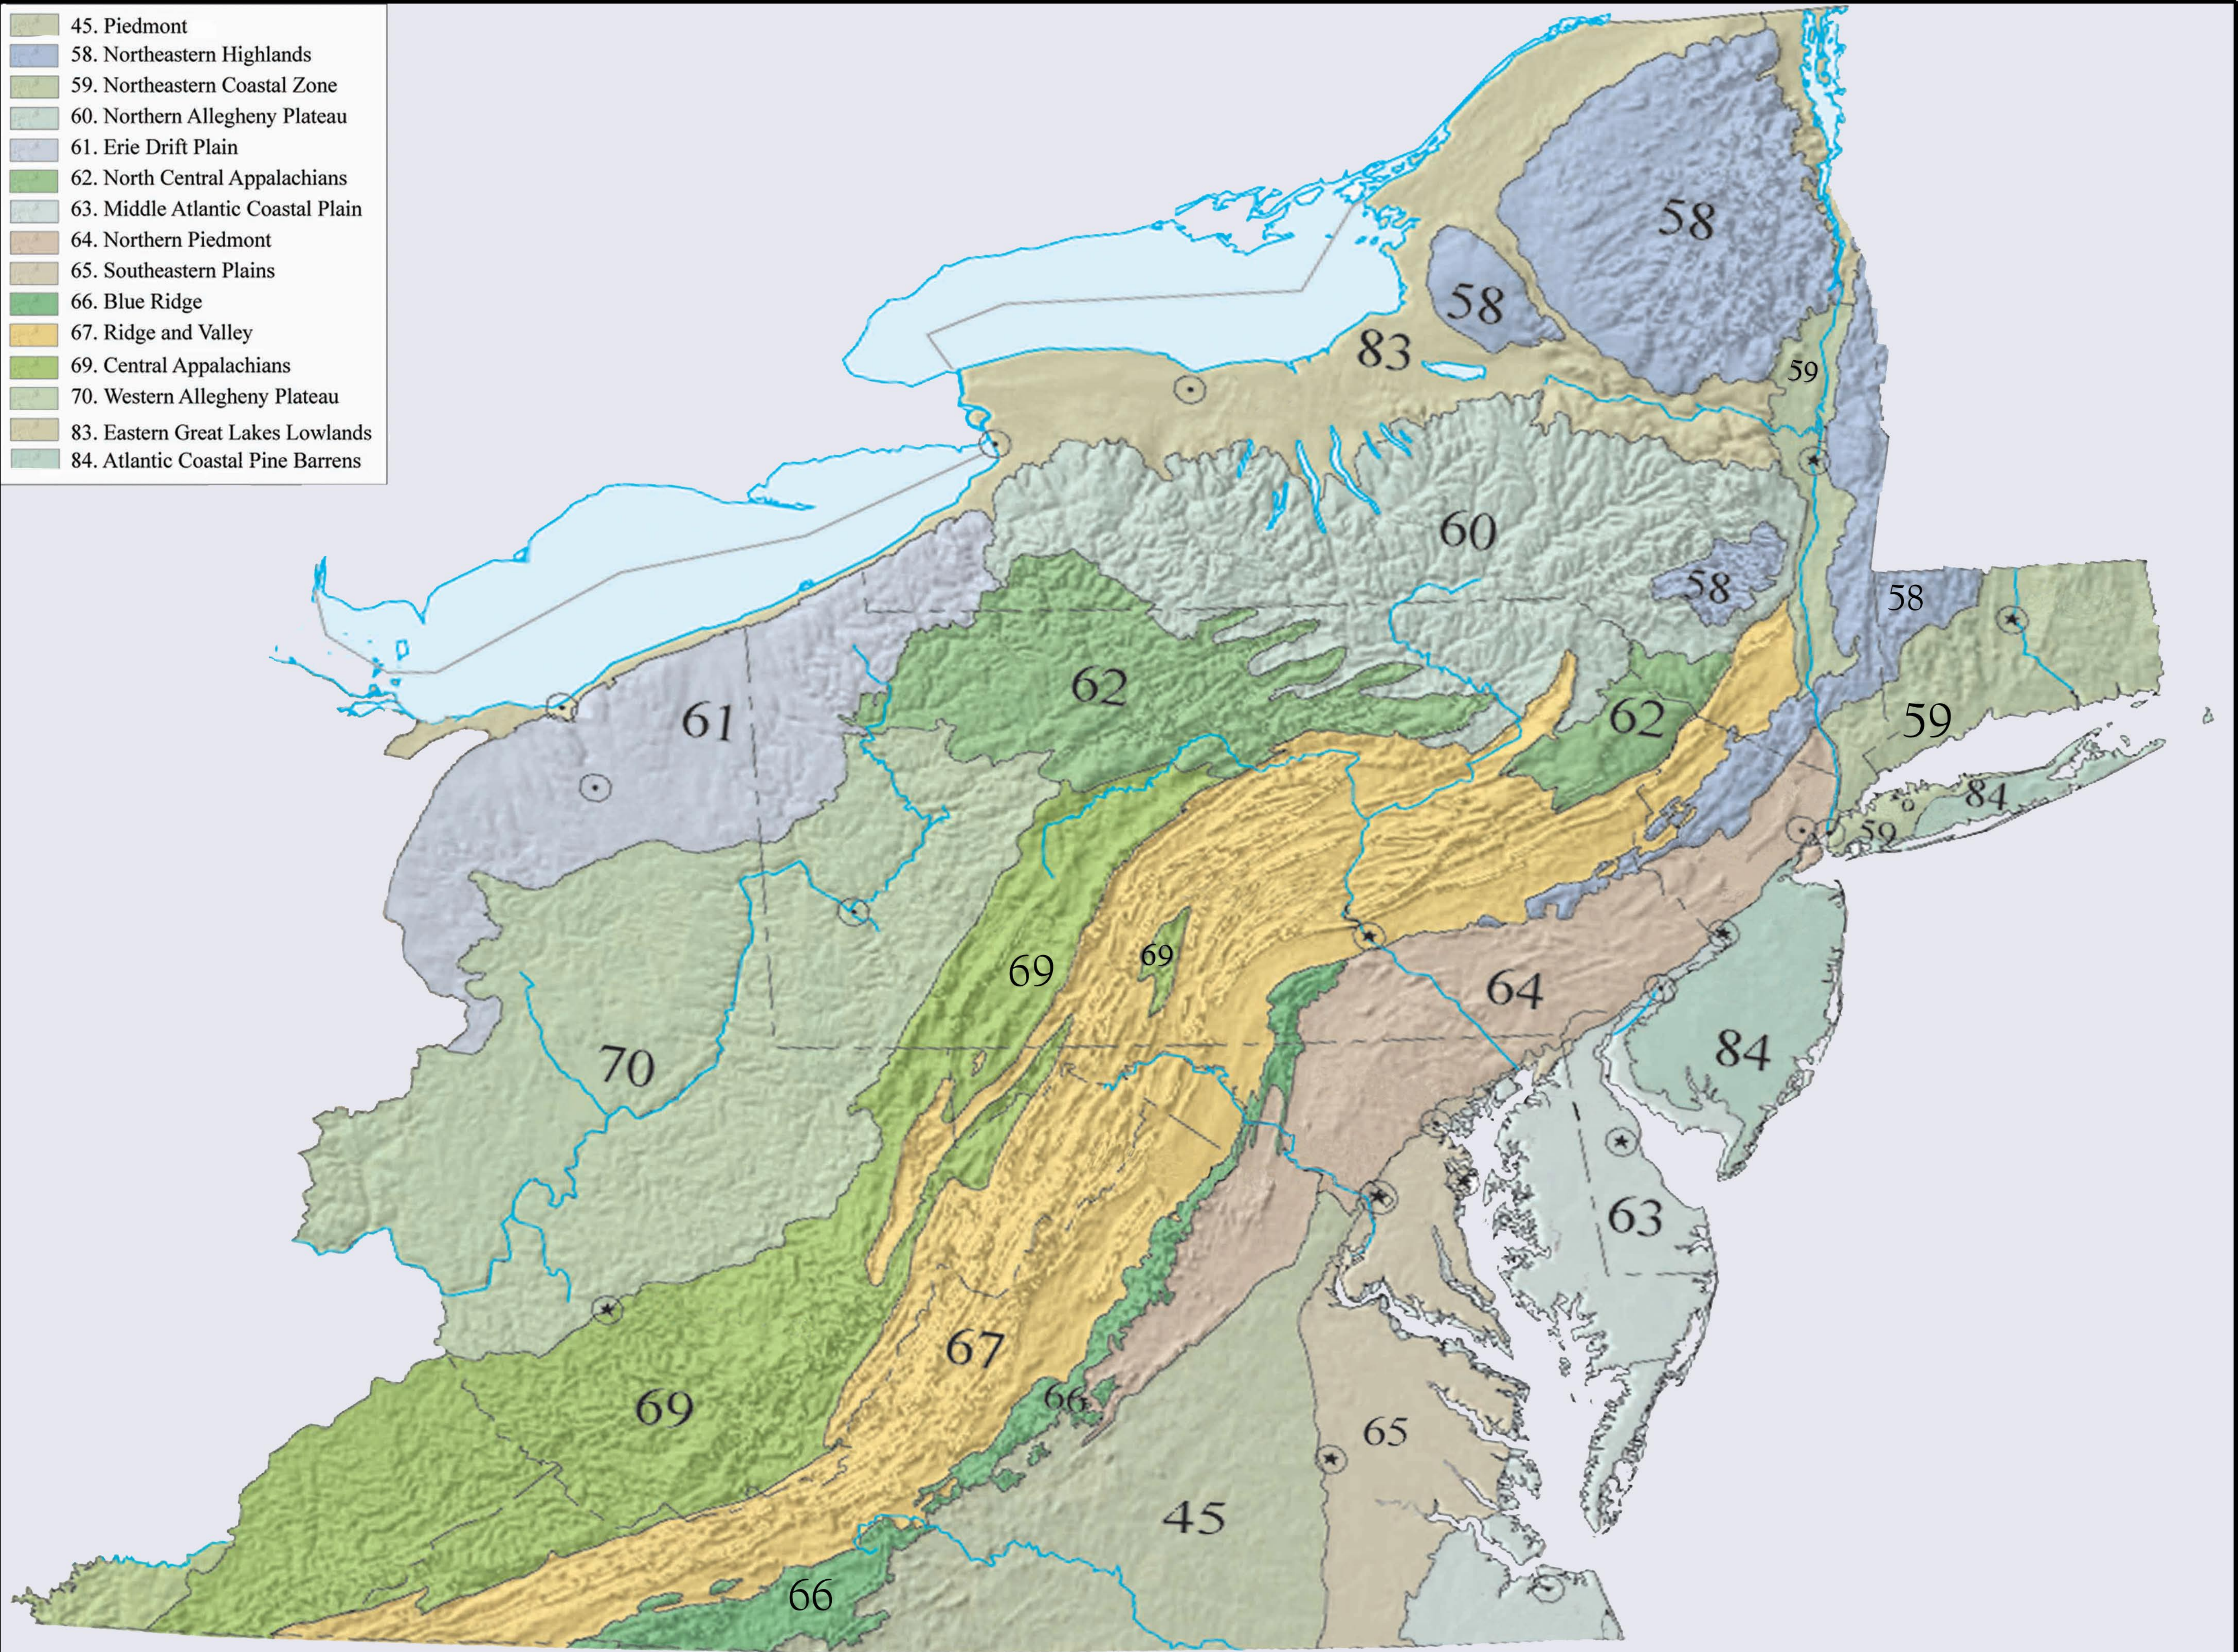

- 45. Piedmont
- 58. Northeastern Highlands
- 59. Northeastern Coastal Zone
- 60. Northern Allegheny Plateau
- 61. Erie Drift Plain
- 62. North Central Appalachians
- 63. Middle Atlantic Coastal Plain
- 64. Northern Piedmont
- 65. Southeastern Plains
- 66. Blue Ridge
- 67. Ridge and Valley
- 69. Central Appalachians
- 70. Western Allegheny Plateau
- 83. Eastern Great Lakes Lowlands
- 84. Atlantic Coastal Pine Barrens

Level III Ecoregions of the Northeast Mid-Atlantic United States

U.S. E.P.A. Ecological Region Mapping Level III